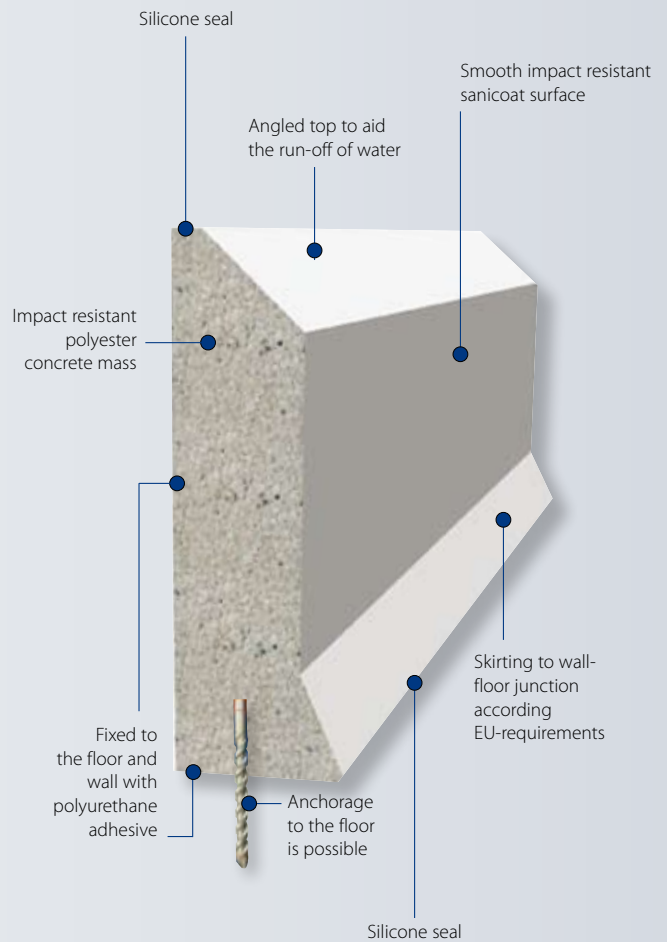

CHARACTERISTICS

Fast and Solid Installation

Impact resistant

Food Safe (HACCP-requirements)

Water resistant

Chemical resistant

Repairable

Frost resistant (-40°C + 60°C)

Prefab System with all accessories

Available in all RAL colours

DESIGNED TO PROTECT