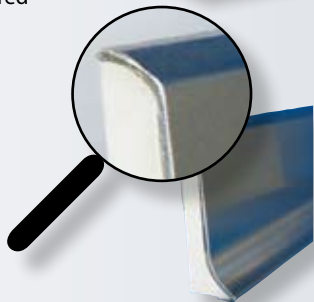

OP10

MATERIALS

ANTI BACTERIAL

• PolySto Sanicoat

PolySto Sanicoat is an antibacterial impact resistant, smooth gelcoat able to resist continuous water loads for very long periods. PolySto Sanicoat is very easy to clean with all regular food industry cleaning products. Heavy stains, marks or scratches can easily be removed with the PolySto Cleaner. In case of damage caused by severe impacts, the PolySto Sanicoat can easily be repaired with the PolySto Repair Kit.

• PolySto Stainless Steel

The complete PolySto range is available in high quality 1,2 mm AISI 304L stainless steel finish. Any other thickness or quality is available on demand. End pieces and corners are finished with expert welding.