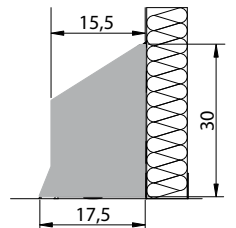

HP with coving