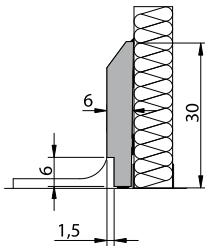

OP30 with coving

OP30 with rebate

PROTECTION LEVEL 4

Application: protection of panel walls against forklifts in production areas, cold stores, despatch areas, expedition areas, ...

IP 30-40-50 straight or with rebate