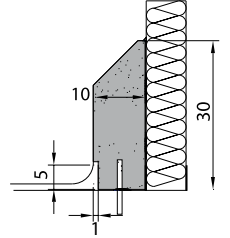

OP30 with coving

OP30 with rebate

PROTECTION LEVEL 4

Application: protection of panel walls against forklifts in production areas, cold stores, despatch areas, expedition areas, ...

IP 30-40-50 straight or with rebate