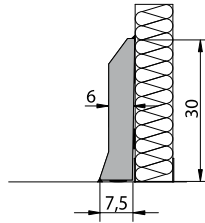

OP30 with coving

OP30 with rebate

PROTECTION LEVEL 4

Application: protection of panel walls against forklifts in production areas, cold stores, despatch areas, expedition areas, ...

IP 30-40-50 straight or with rebate