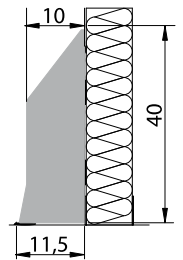

IP40 with coving